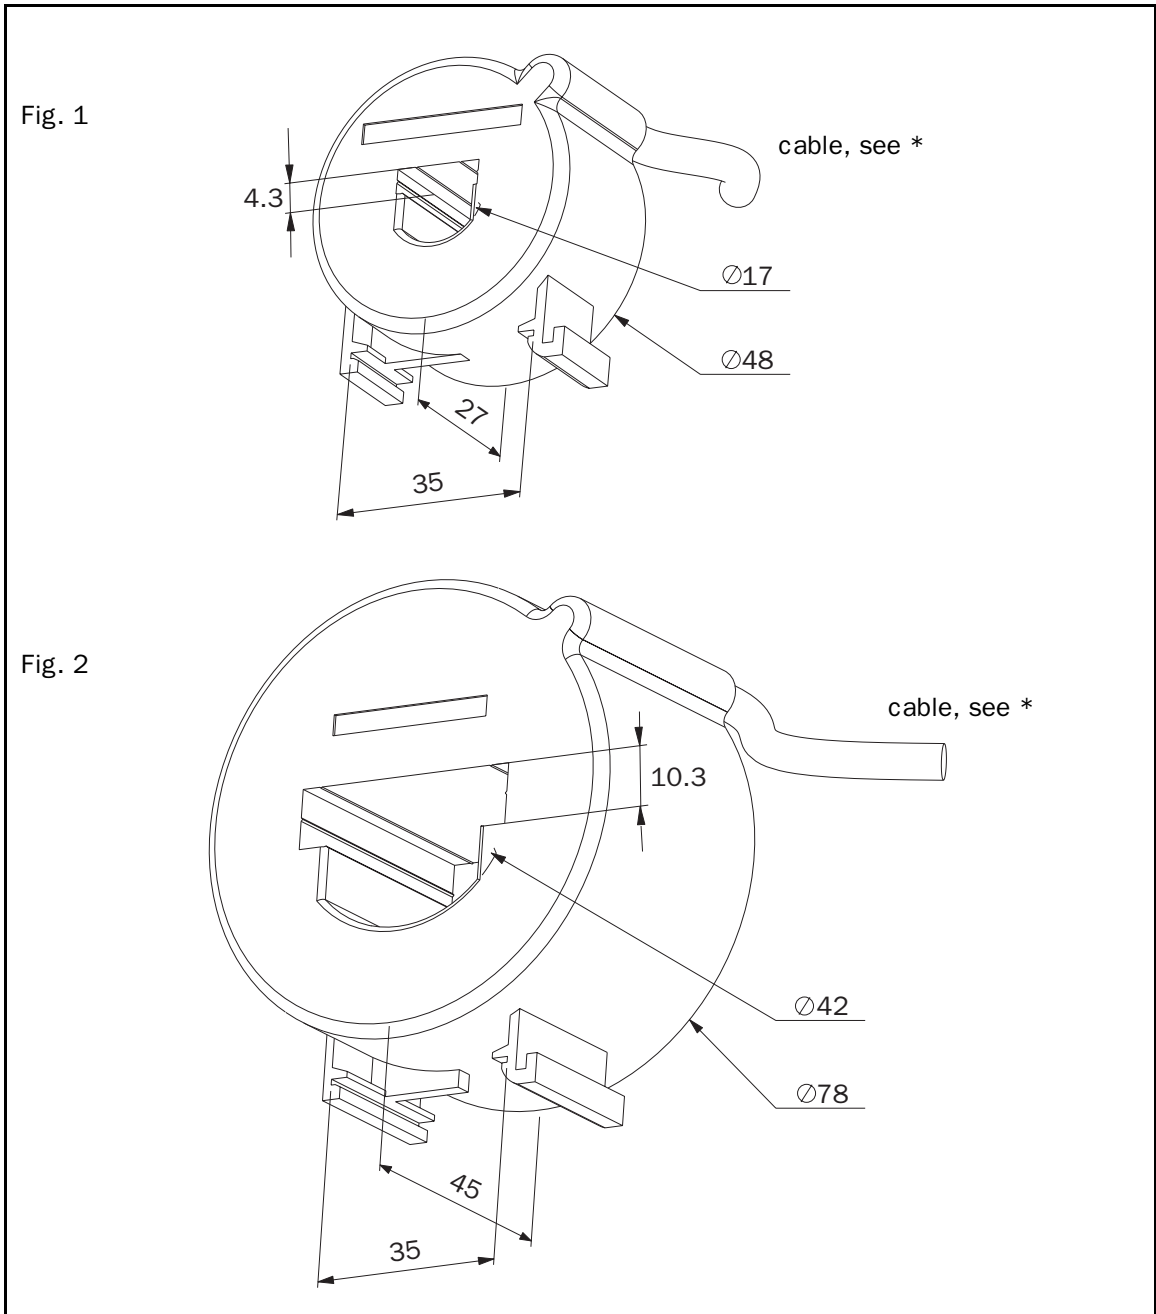

EL-FI CTM
Current Transformer Monitor
(FOR MOUNTING ON STANDARD DIN-RAIL 35MM)

* Cable length supplied, in meter (m) : 1.0

Fig.	Type	I prim	I sec.	Part number	Suitable to;
1	CTM010	10A	0.055A	01-2471-10	M10, M20, DCM
1	CTM025	25A	0.055A	01-2471-20	M10, M20, DCM
1	CTM050	50A	0.055A	01-2471-30	M10, M20, DCM
2	CTM100	100A	0.055A	01-2471-40	M10, M20, DCM